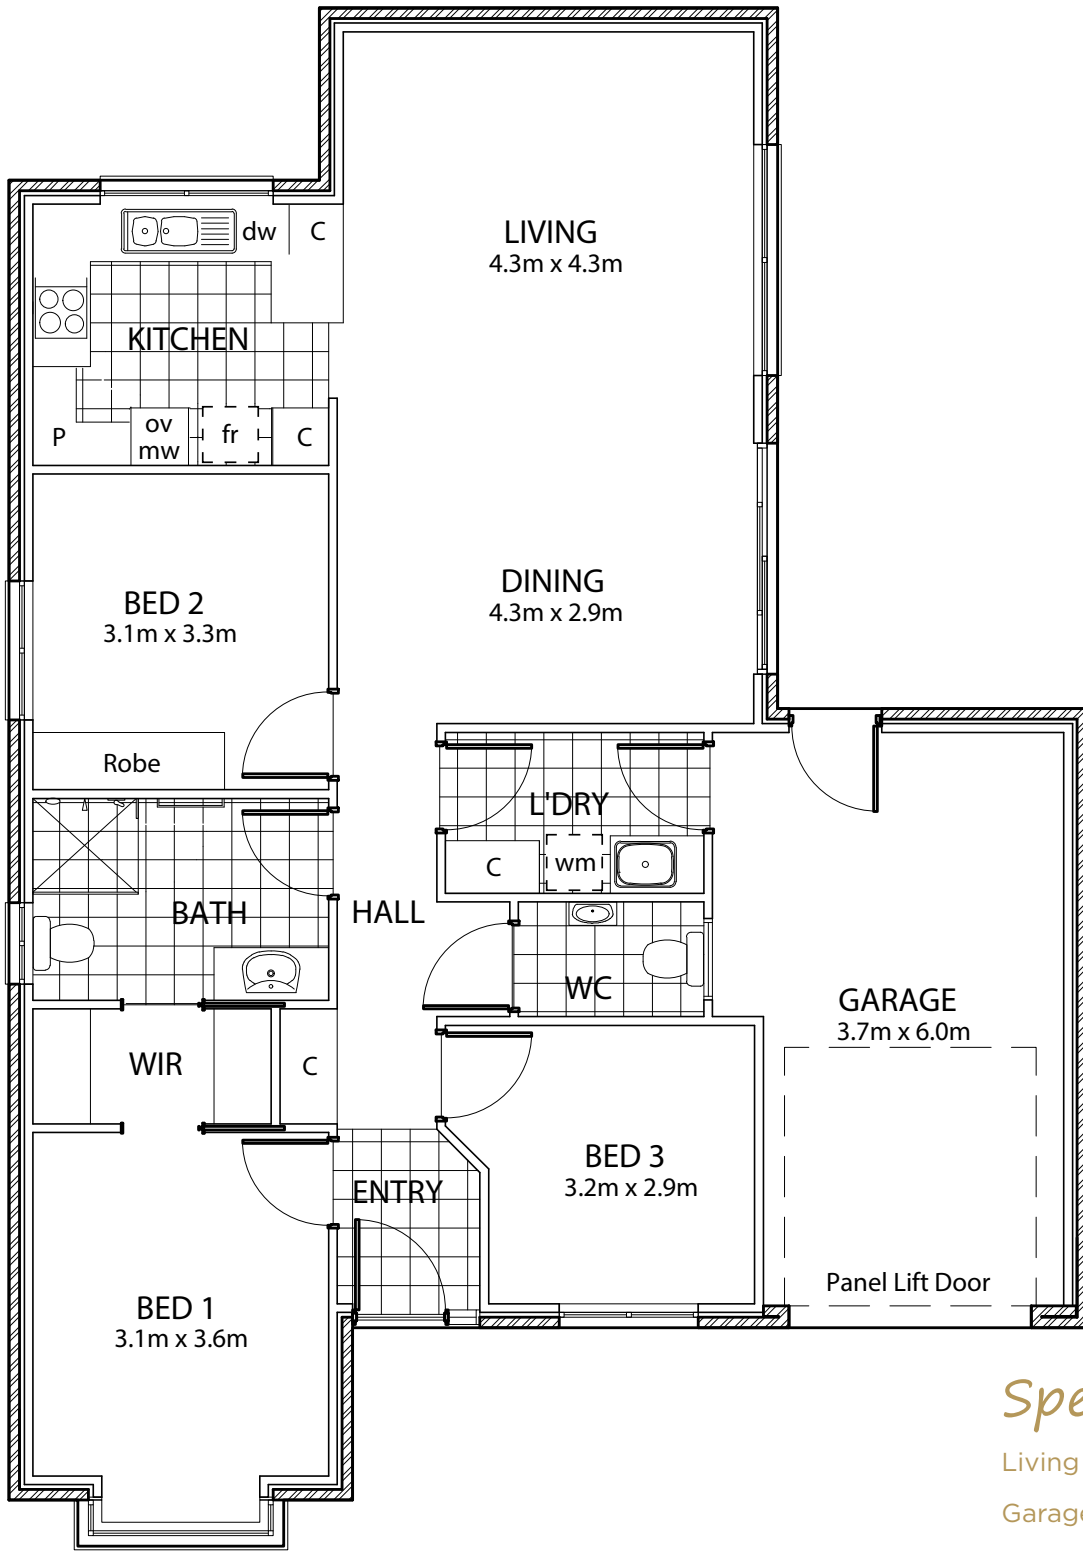

Villa 39

3 | 1 | 2 | 1

Specifications

Living	109.6m ²
Garage	23.5m ²
Porch	3.3m ²
TOTAL	136.4m²

Oakfield Rise
Retirement Estate