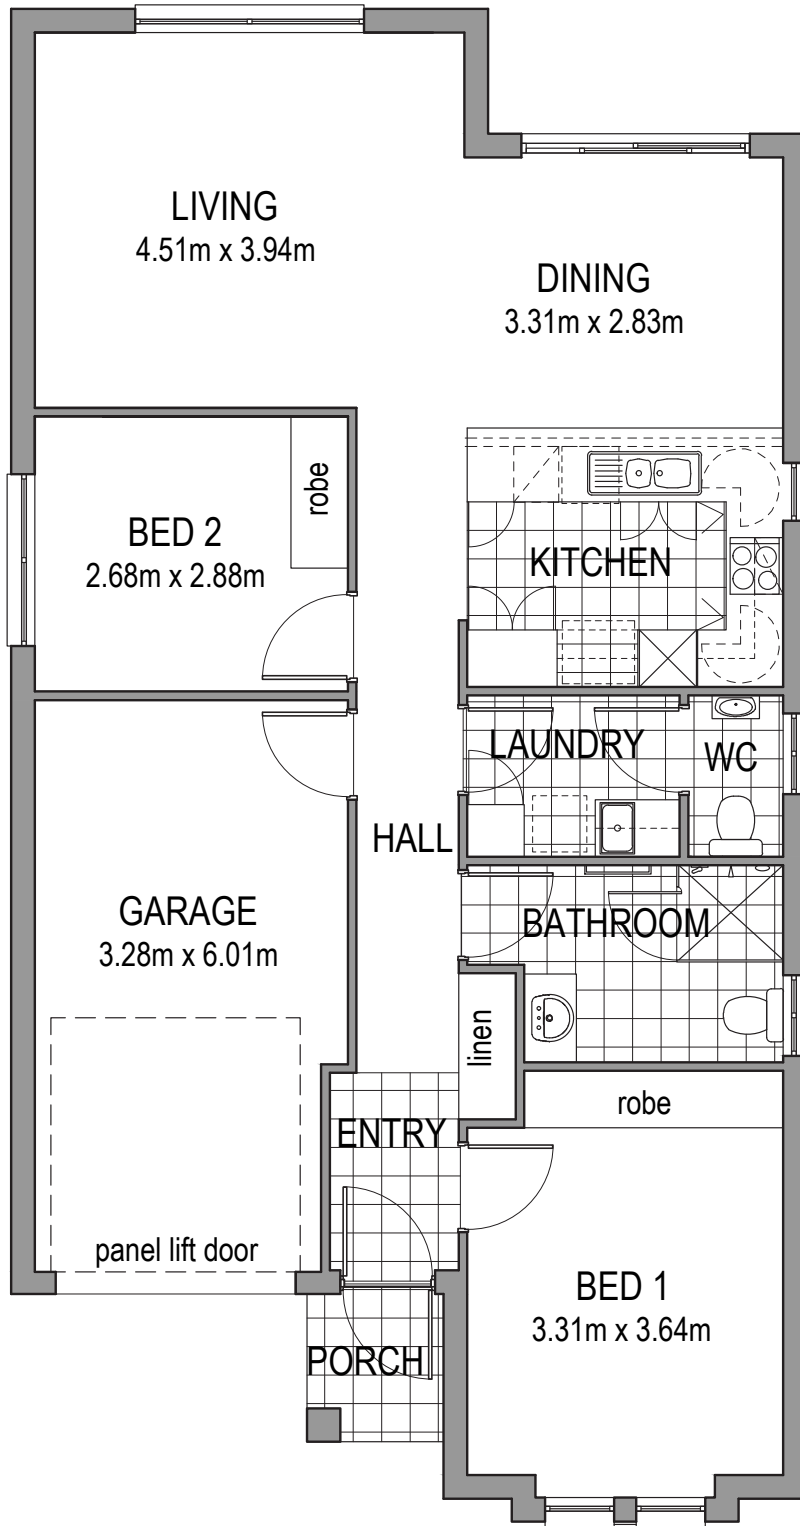

Villa 46

2 | 1 | 2 | 1

Specifications

Living	96.5m ²
Garage	21.5m ²
Porch	2.2m ²
TOTAL	120.2m²

Oakfield Rise
Retirement Estate