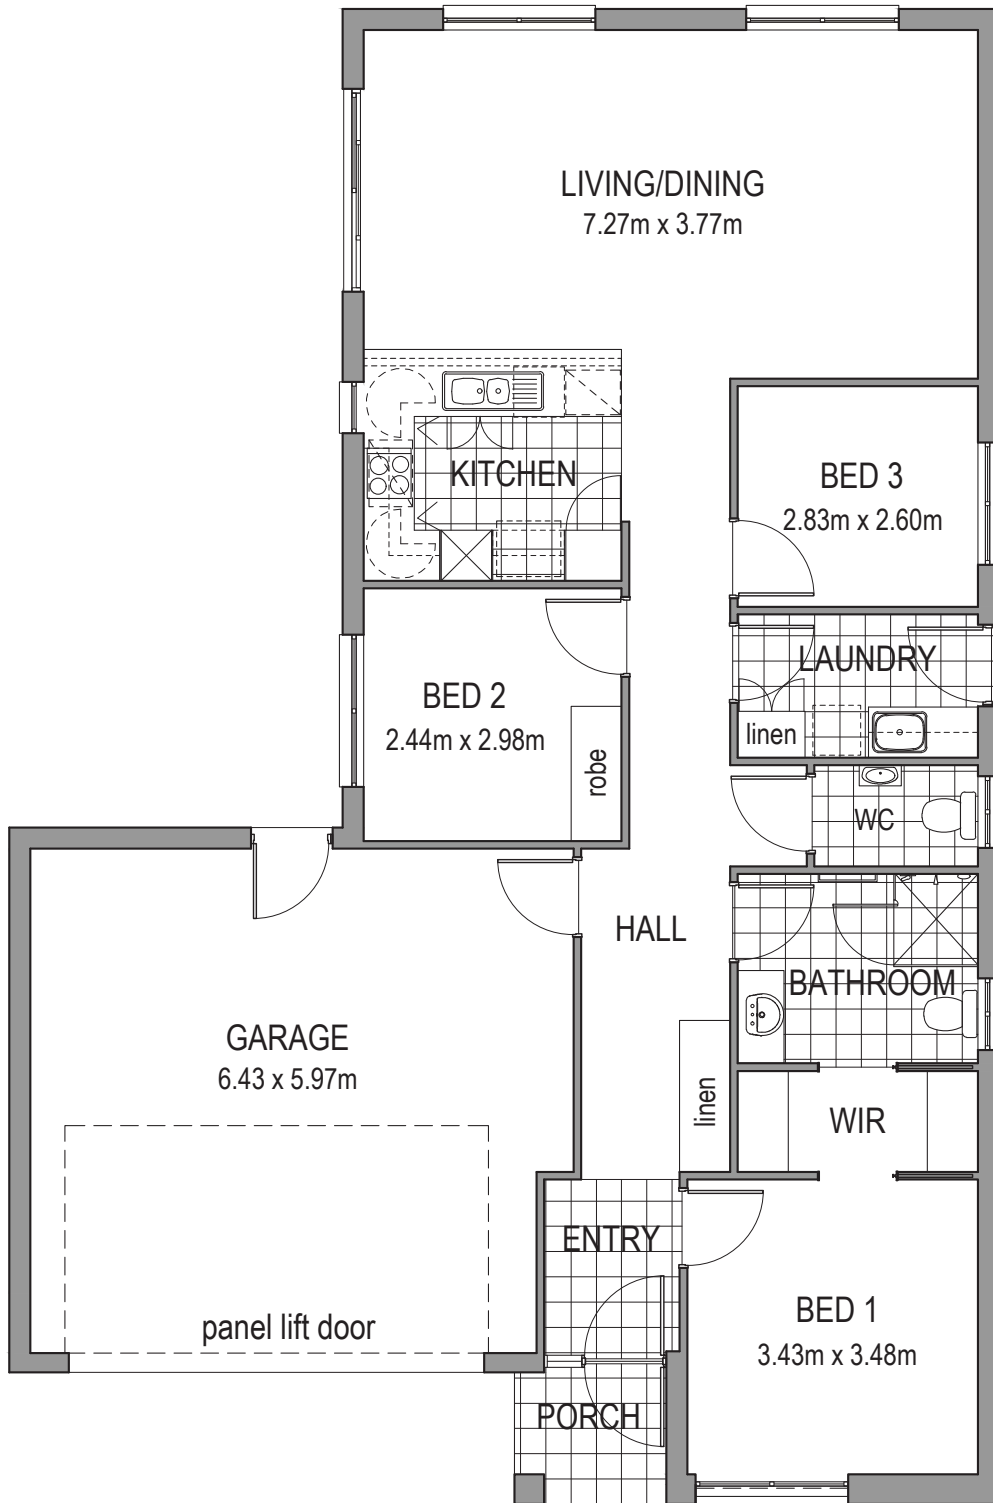

Villa 47

3 | 1 | 2 | 2

Specifications

Living	116m ²
Garage	41.6m ²
Porch	2.8m ²
TOTAL	160.4m²

Oakfield Rise
Retirement Estate