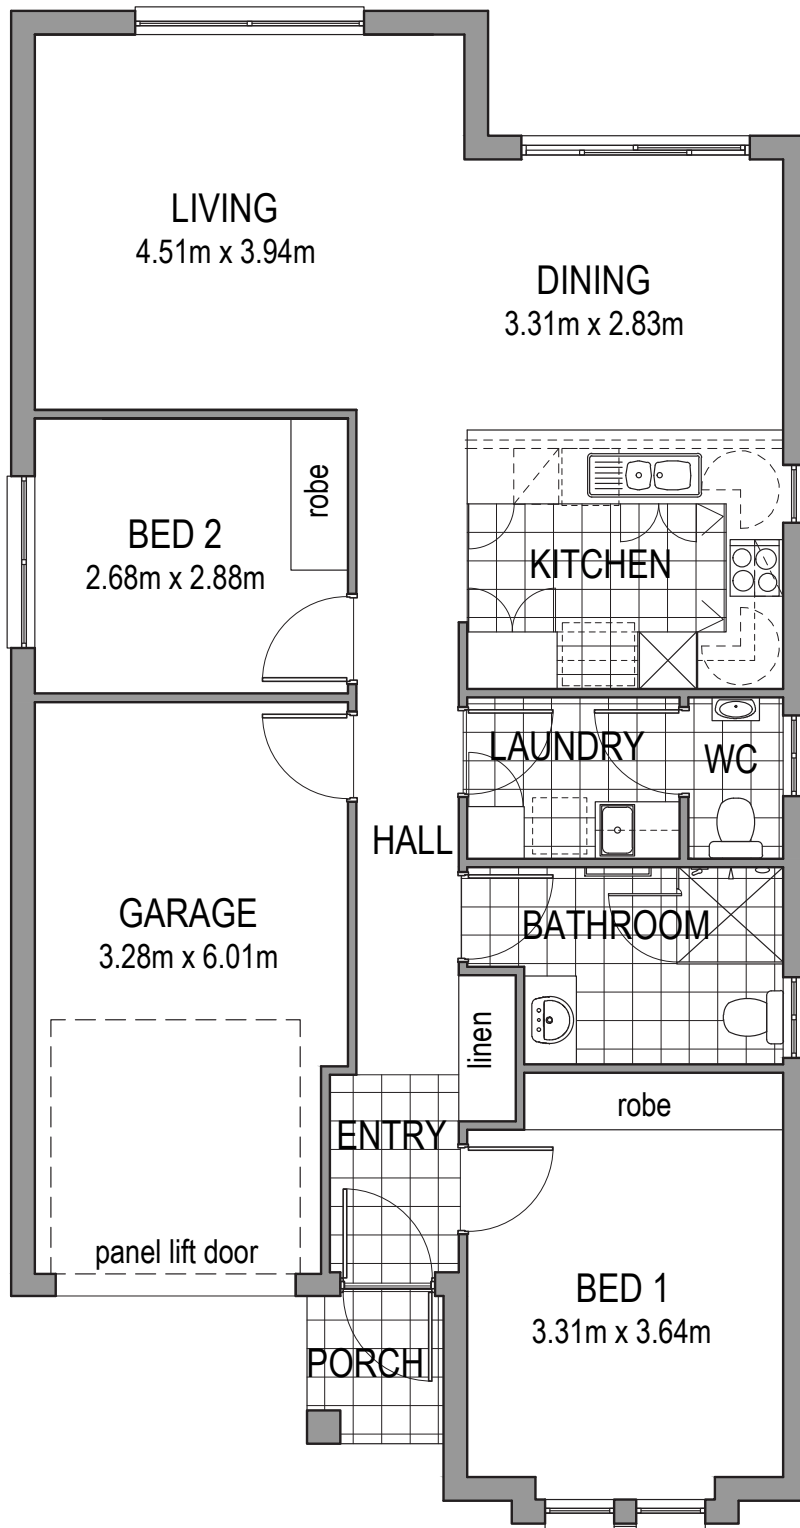

Villa 49

2 | 1 | 2 | 1

Specifications

Living	96.5m ²
Garage	21.5m ²
Porch	2.2m ²
TOTAL	120.2m²

Oakfield Rise
Retirement Estate