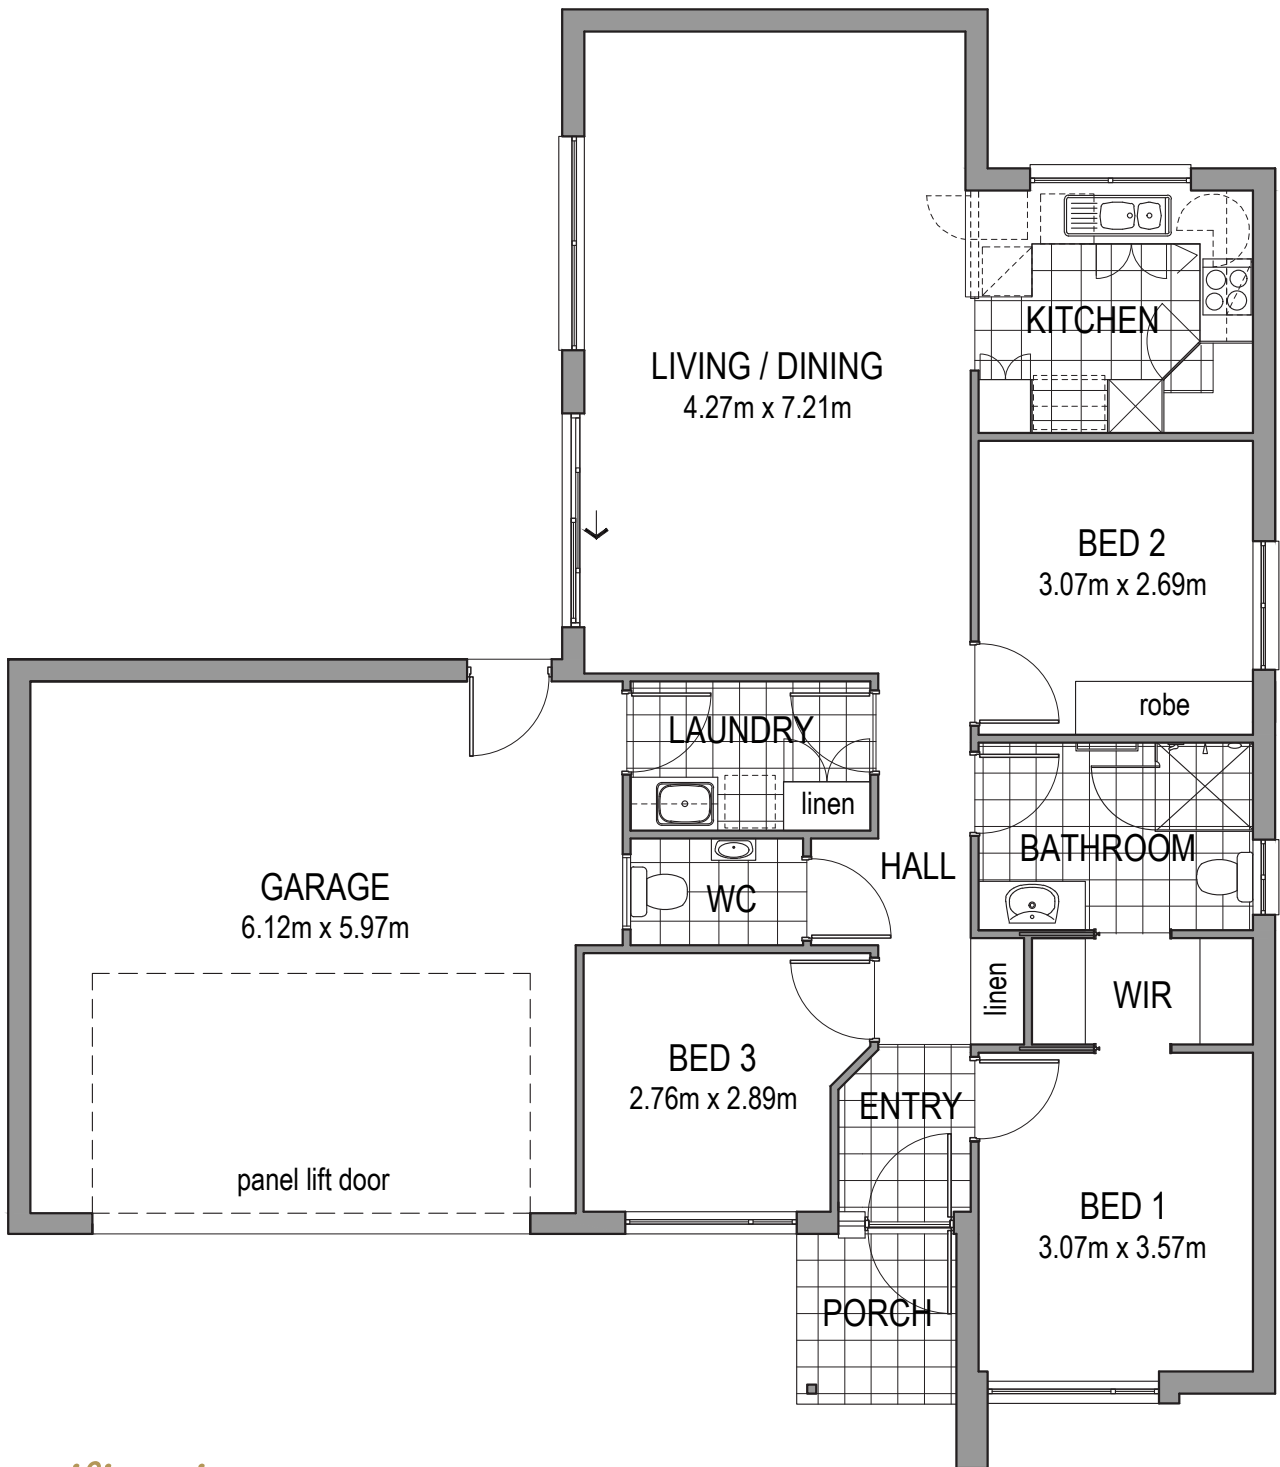

Villa 50

3 | 1 | 2 | 2

Specifications

Living	116m ²
Garage	41.6m ²
Porch	2.8m ²
TOTAL	160.4m²

Oakfield Rise
Retirement Estate