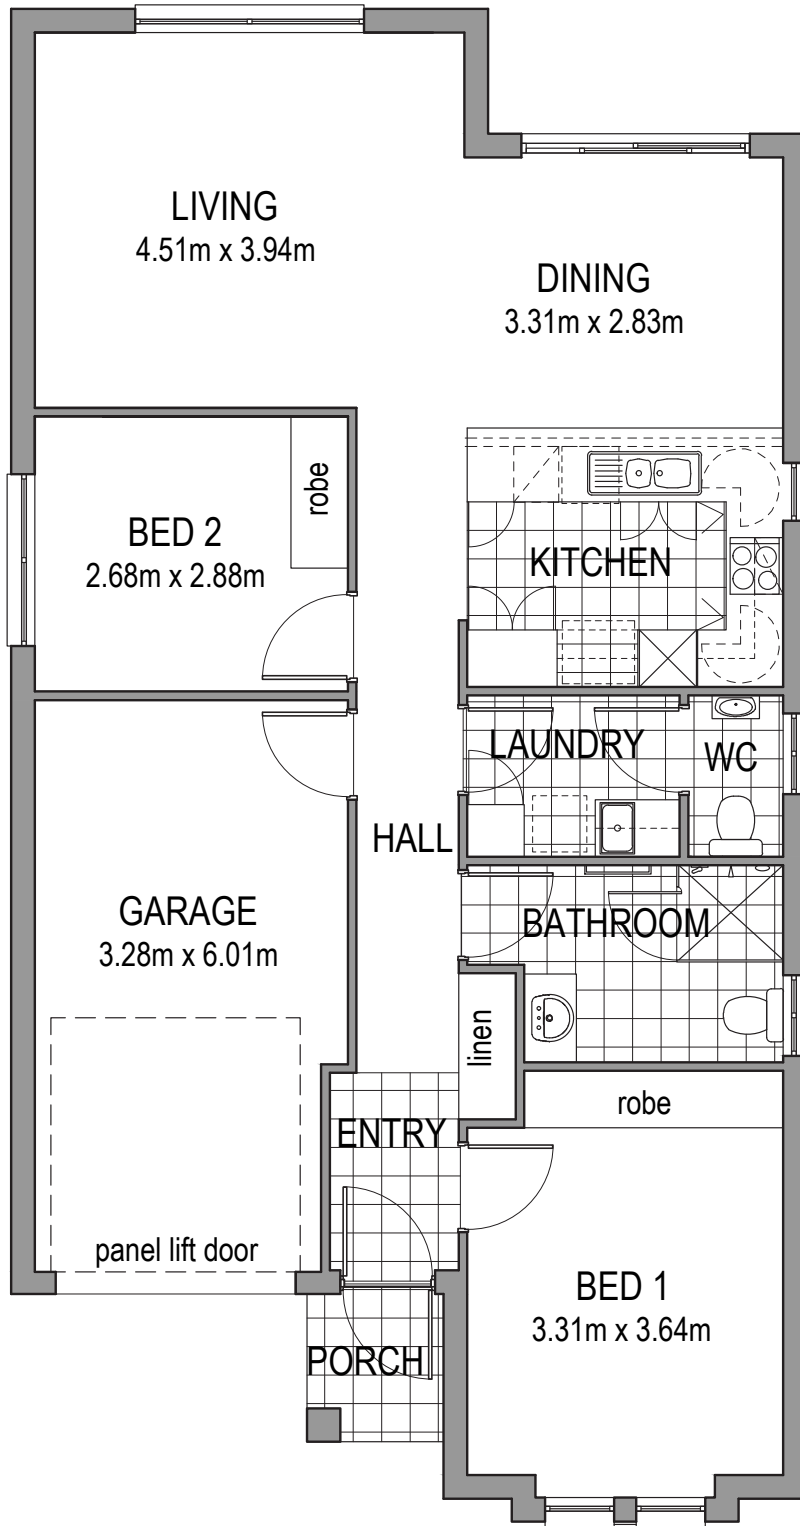

Villa 51

2 | 1 | 2 | 1

Specifications

Living	96.5m ²
Garage	21.5m ²
Porch	2.2m ²
TOTAL	120.2m²

Oakfield Rise
Retirement Estate