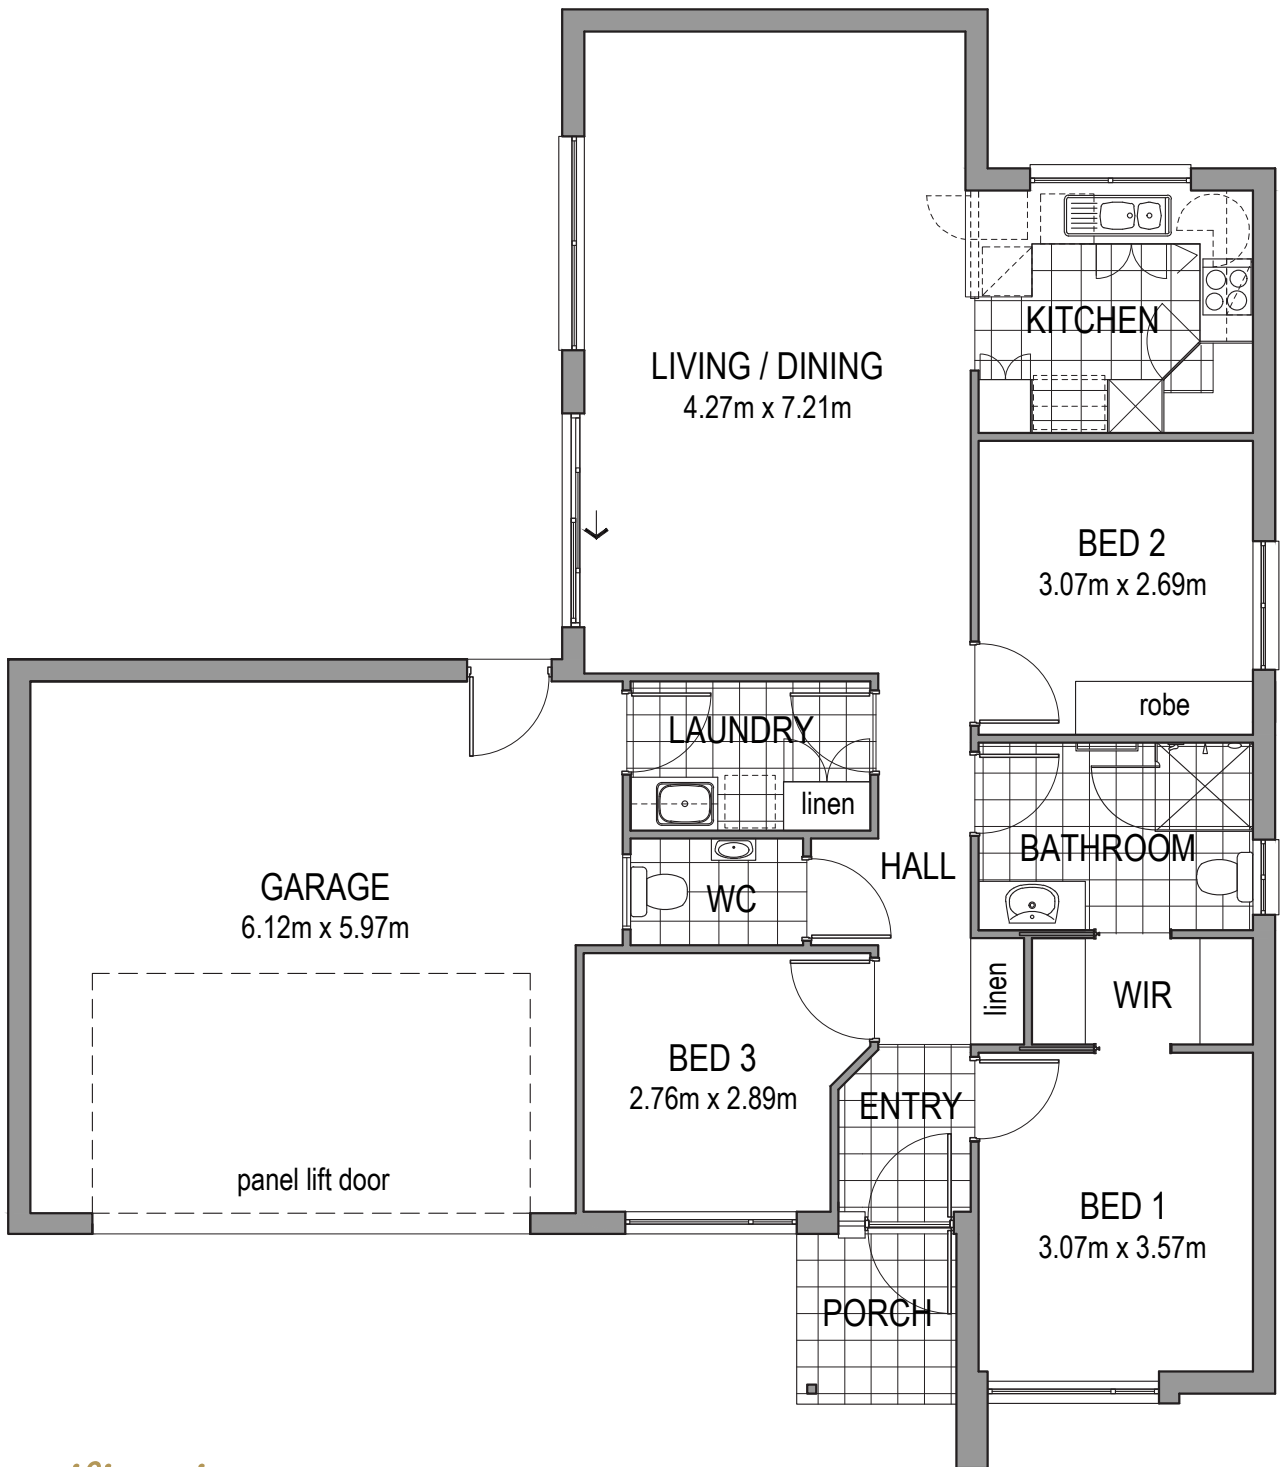

Villa 54

3 | 1 | 2 | 2

Specifications

Living	116m ²
Garage	41.6m ²
Porch	2.8m ²
TOTAL	160.4m²

Oakfield Rise
Retirement Estate