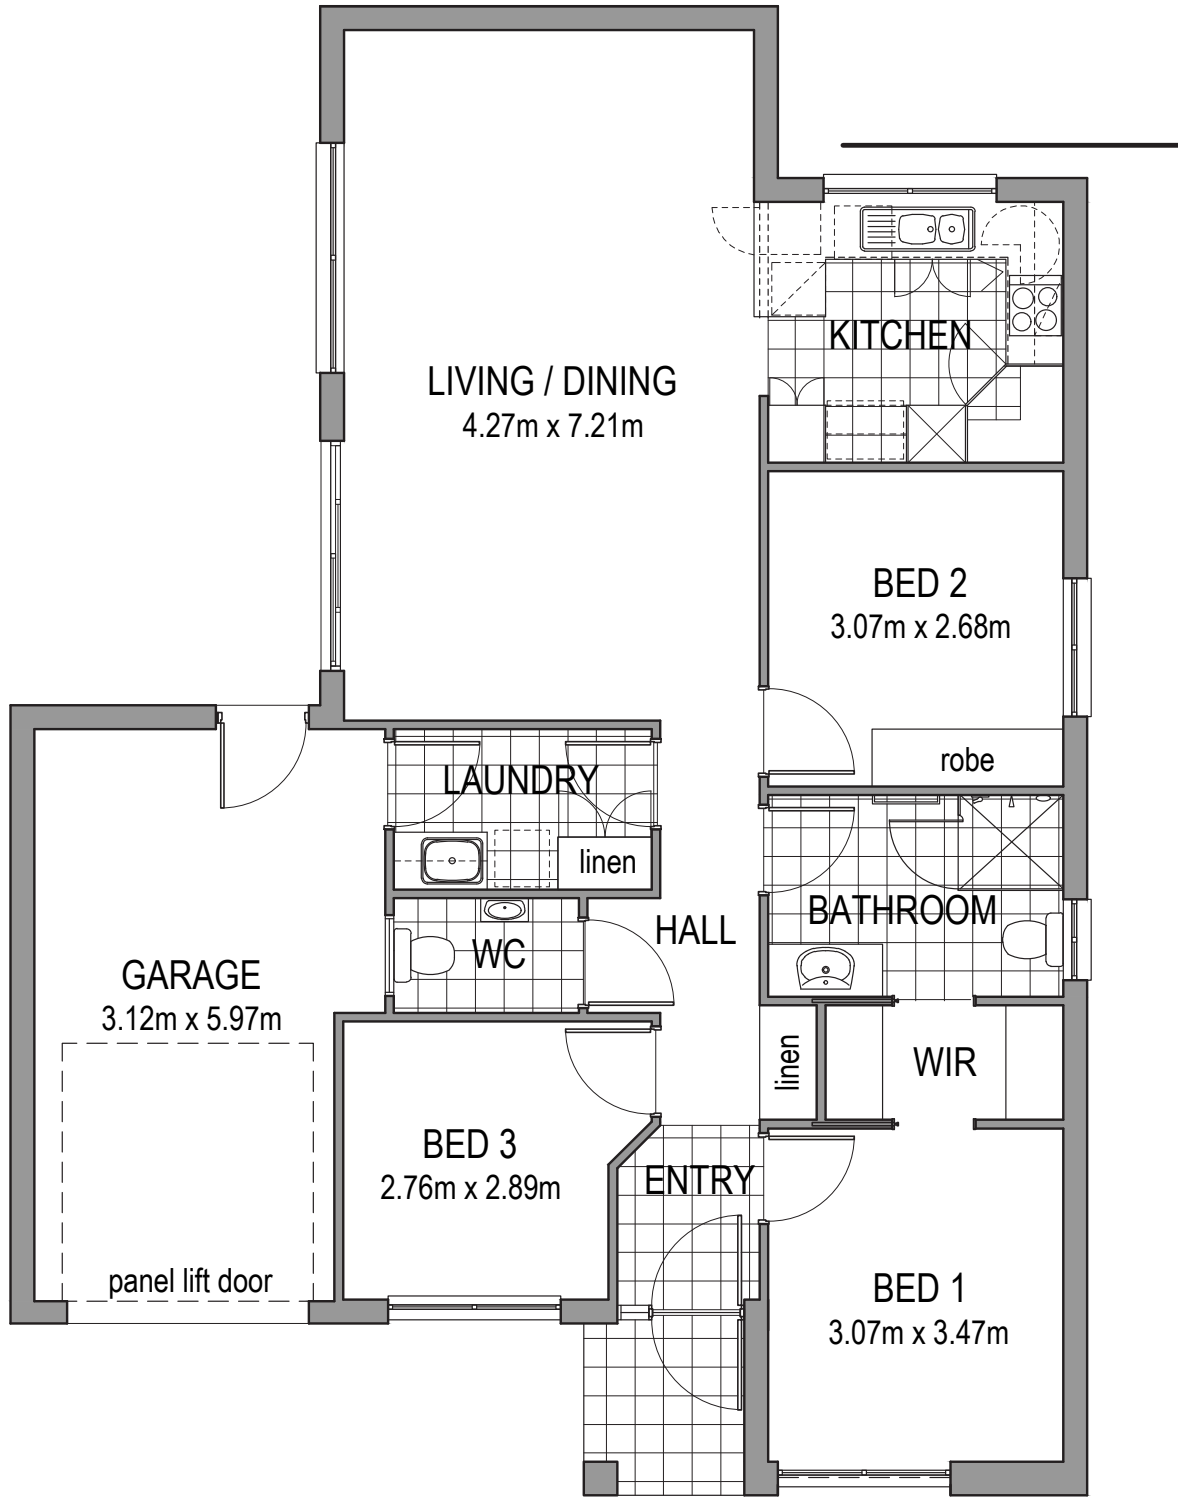

Villa 58

3 | 1 | 2 | 1

Specifications

Living	109.4m ²
Garage	23.4m ²
Porch	2.2m ²
TOTAL	135m²

Oakfield Rise
Retirement Estate