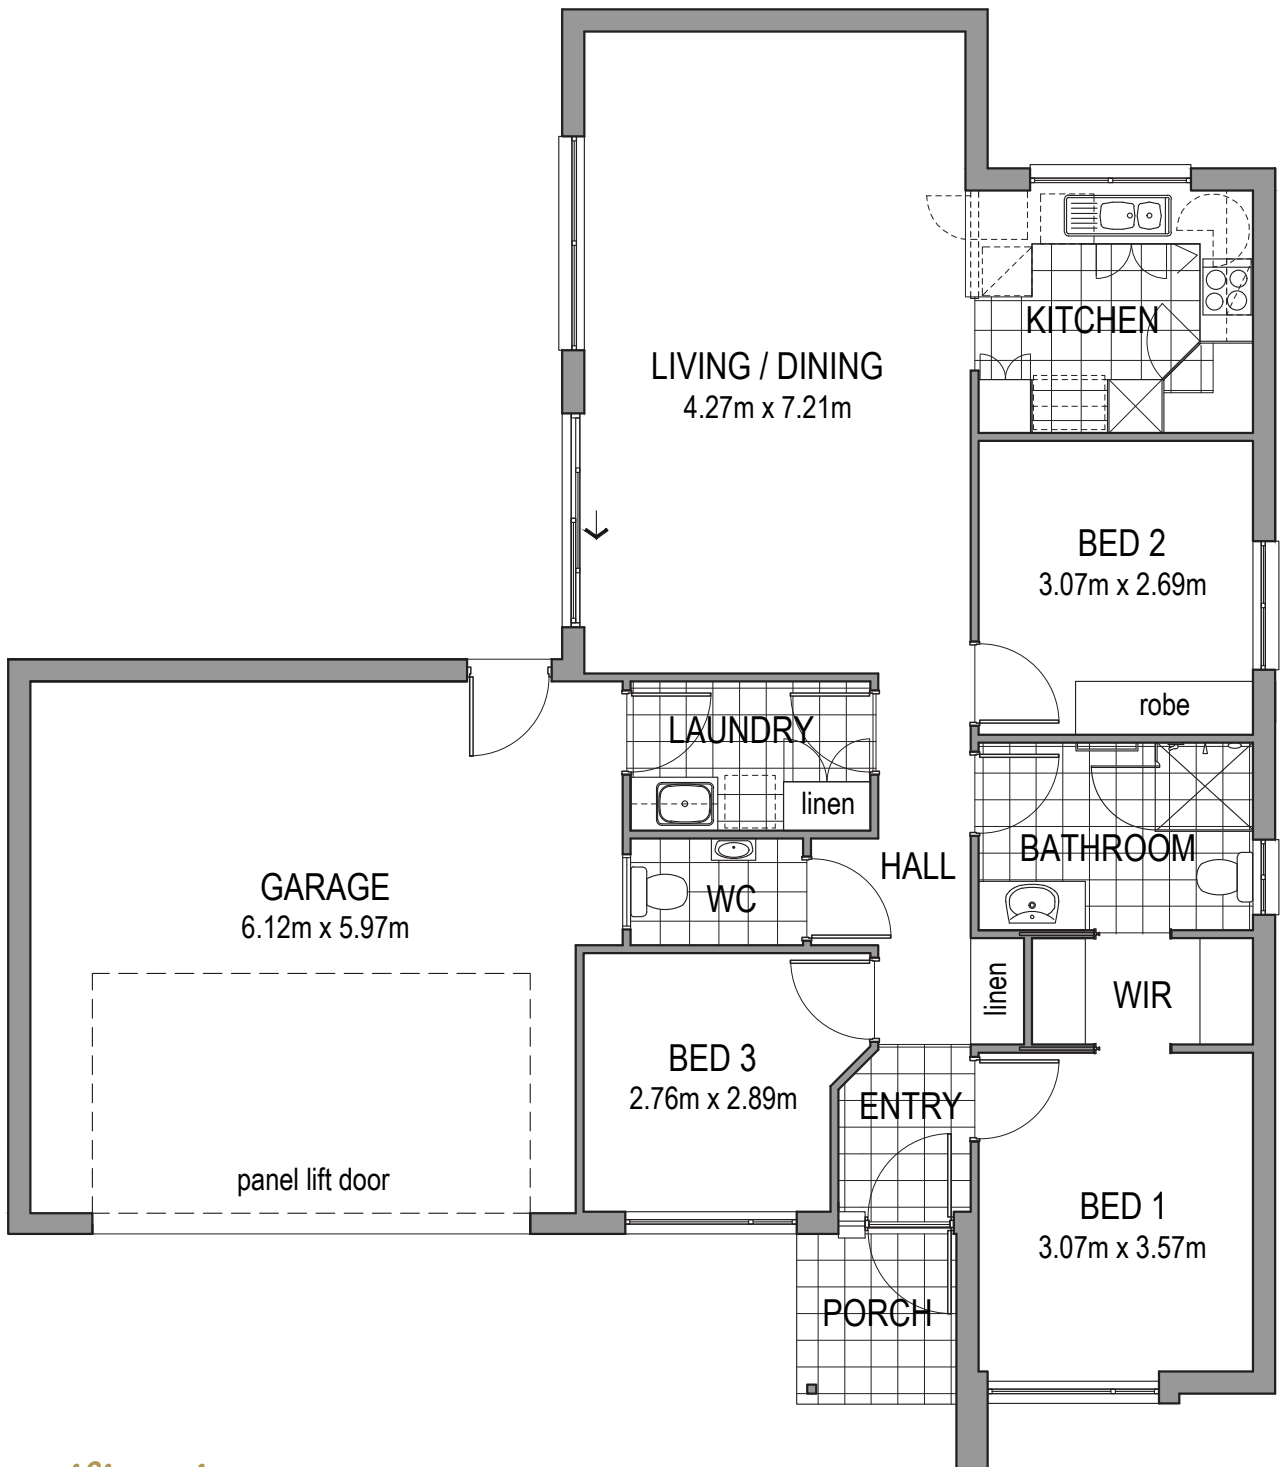

Villa 60

3 | 1 | 2 | 2

Specifications

Living	116m ²
Garage	41.6m ²
Porch	2.8m ²
TOTAL	160.4m²

Oakfield Rise
Retirement Estate