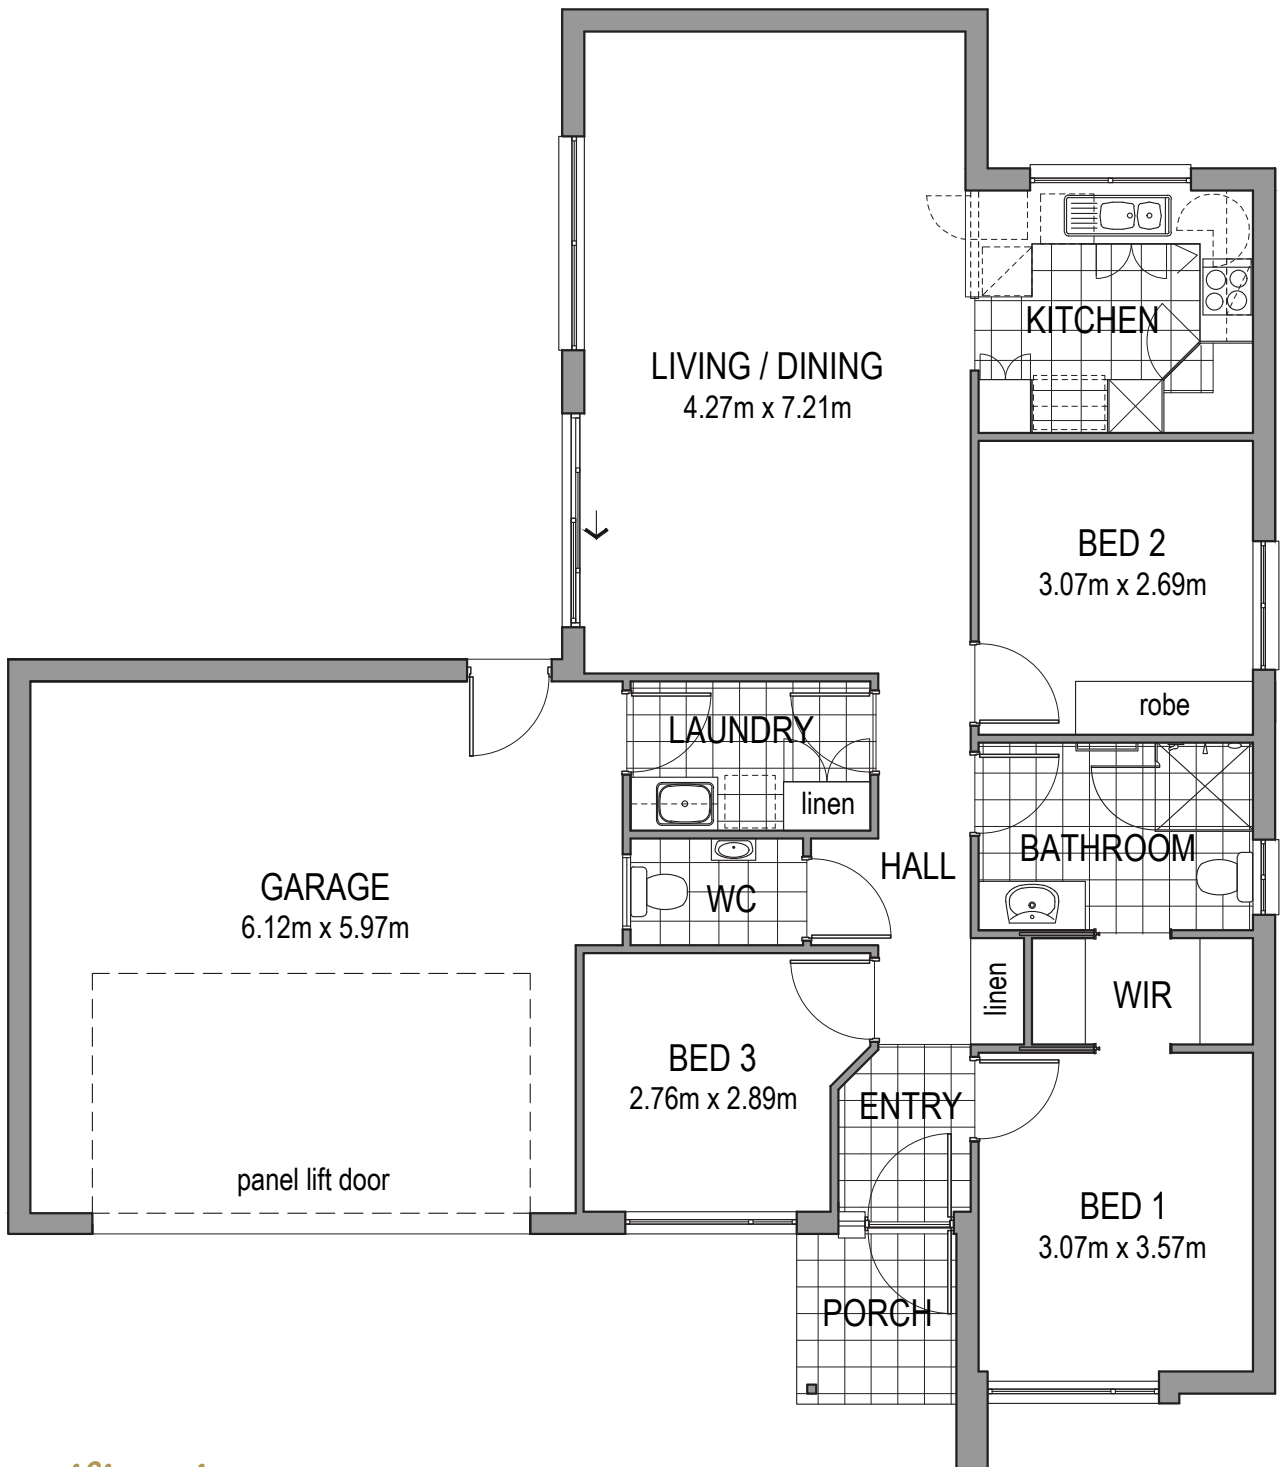

Villa 61

3 | 1 | 2 | 2

Specifications

Living	116m ²
Garage	41.6m ²
Porch	2.8m ²
TOTAL	160.4m²

Oakfield Rise
Retirement Estate