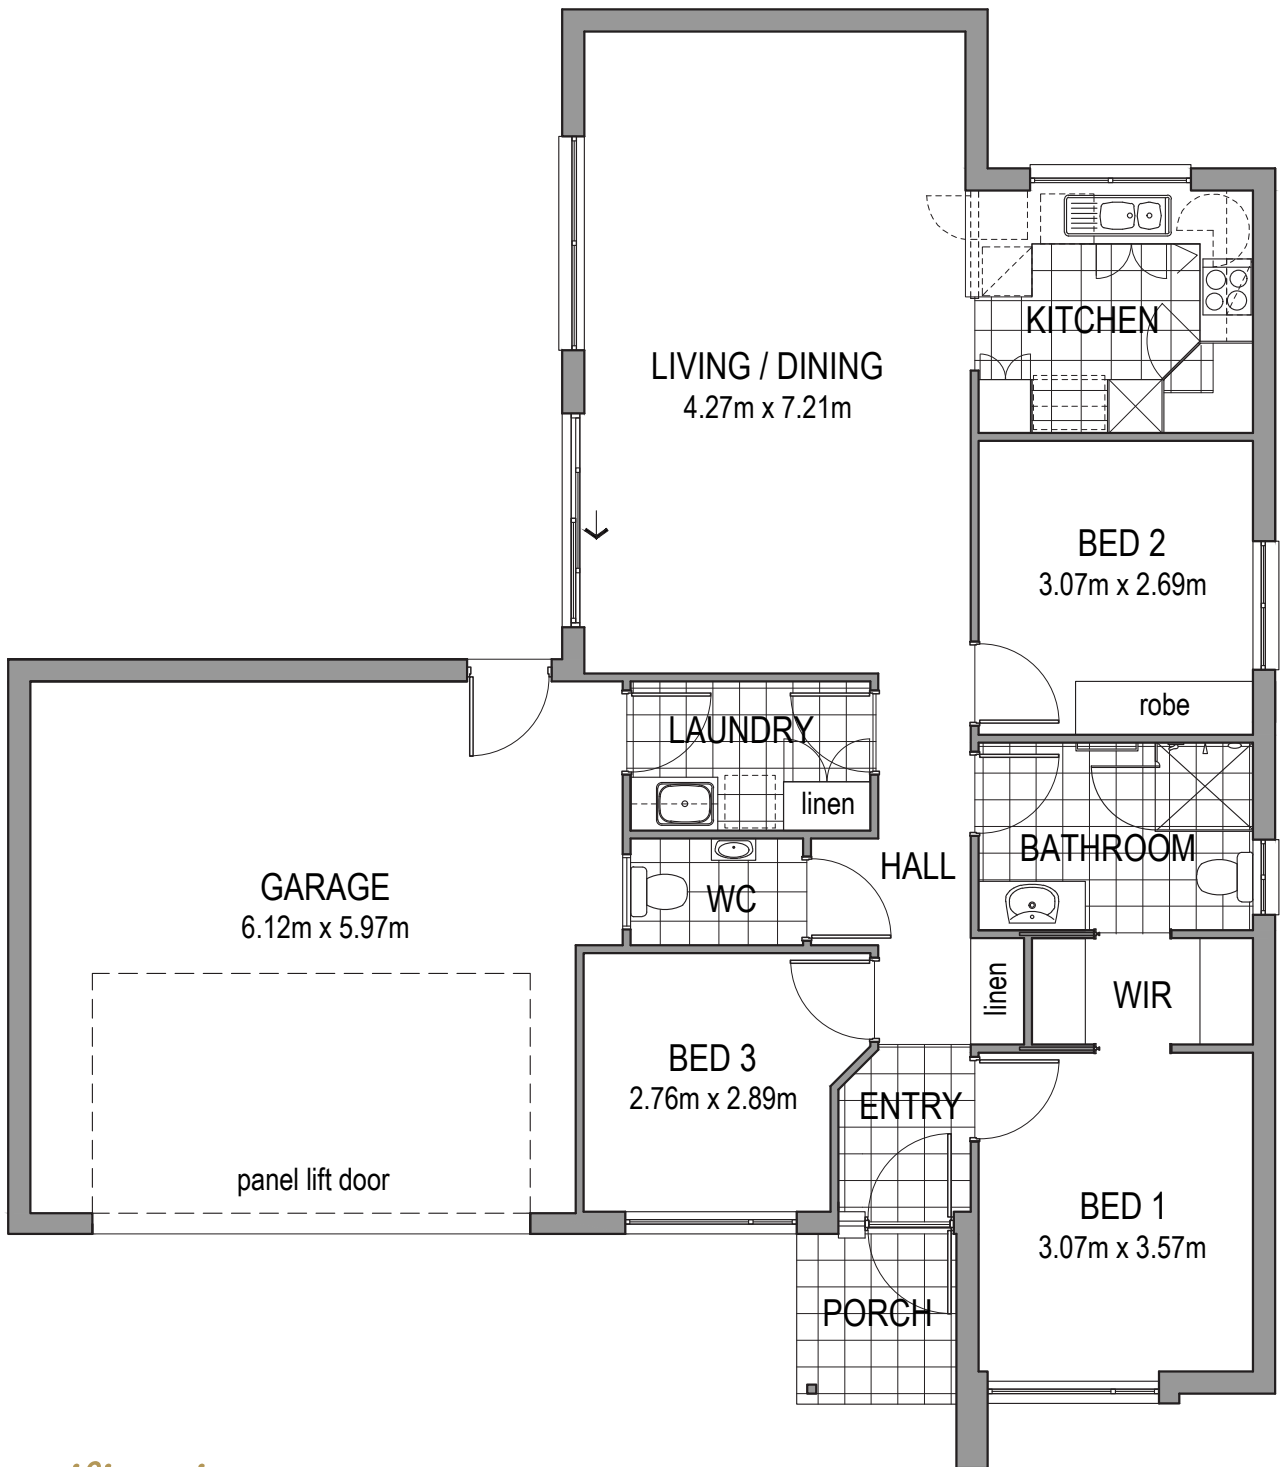

Villa 64

3 | 1 | 2 | 2

Specifications

Living	116m ²
Garage	41.6m ²
Porch	2.8m ²
TOTAL	160.4m²

Oakfield Rise
Retirement Estate