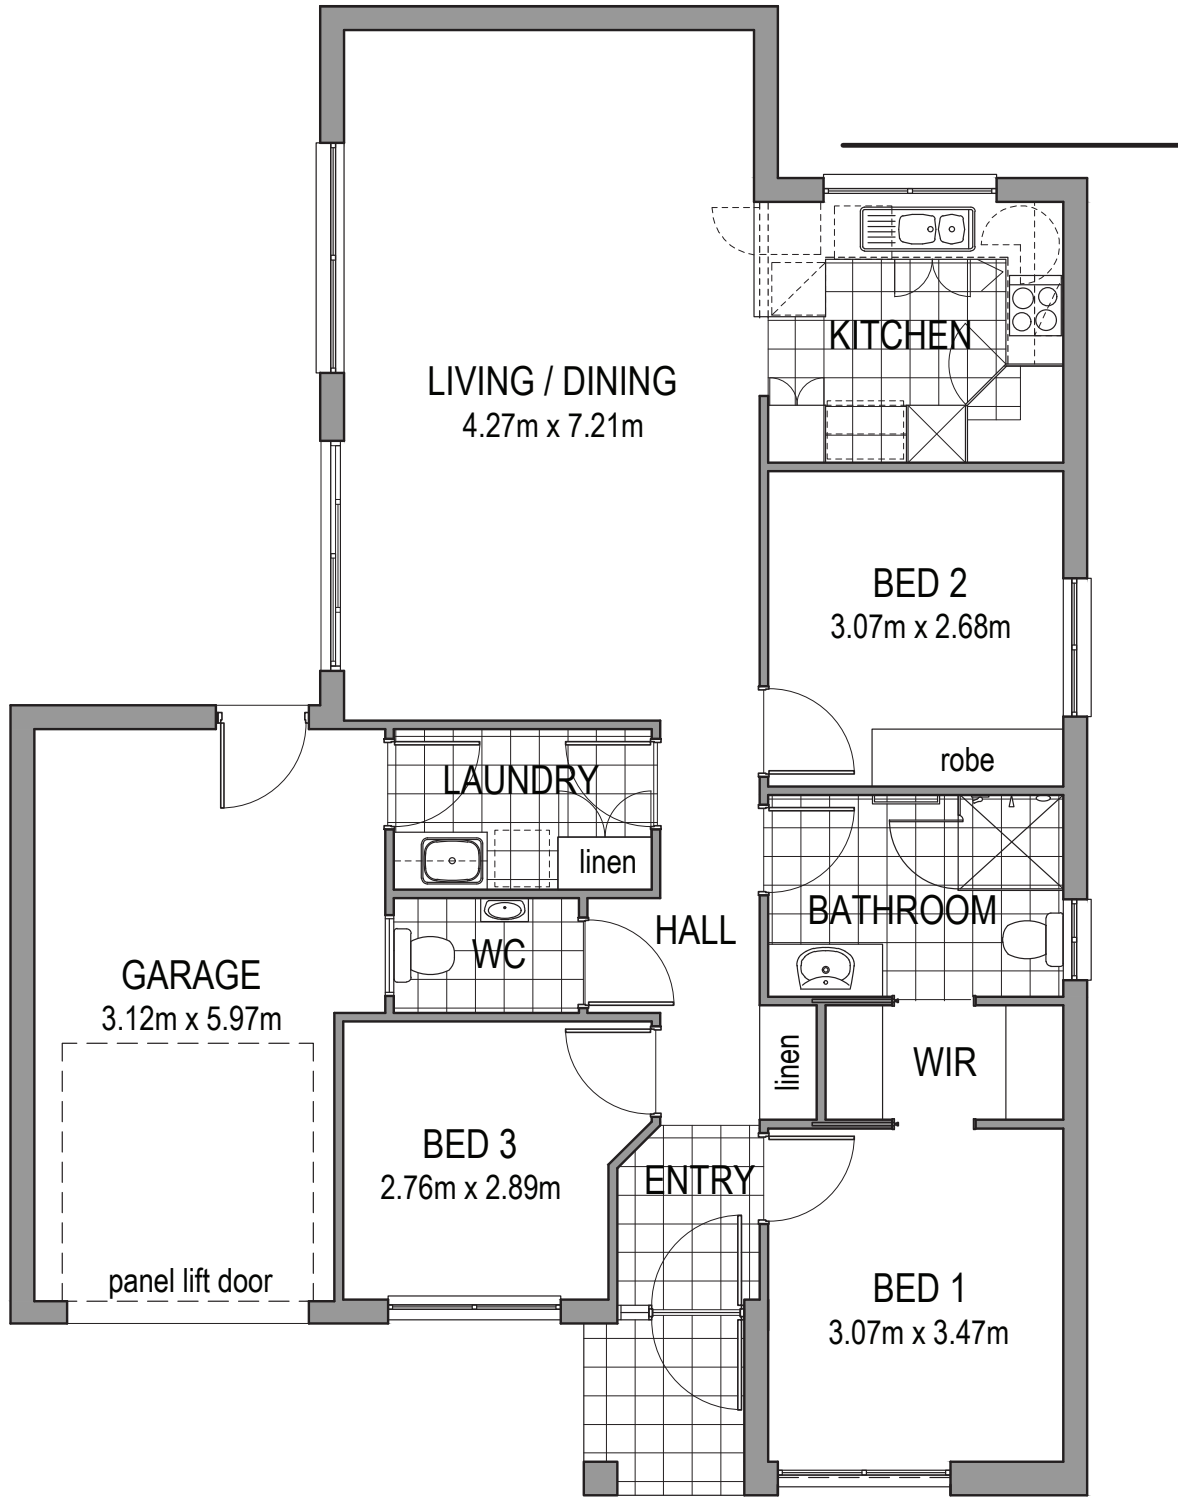

Villa 76

3 | 1 | 2 | 1

Specifications

Living	109.4m ²
Garage	23.4m ²
Porch	2.2m ²
TOTAL	135m²

Oakfield Rise
Retirement Estate