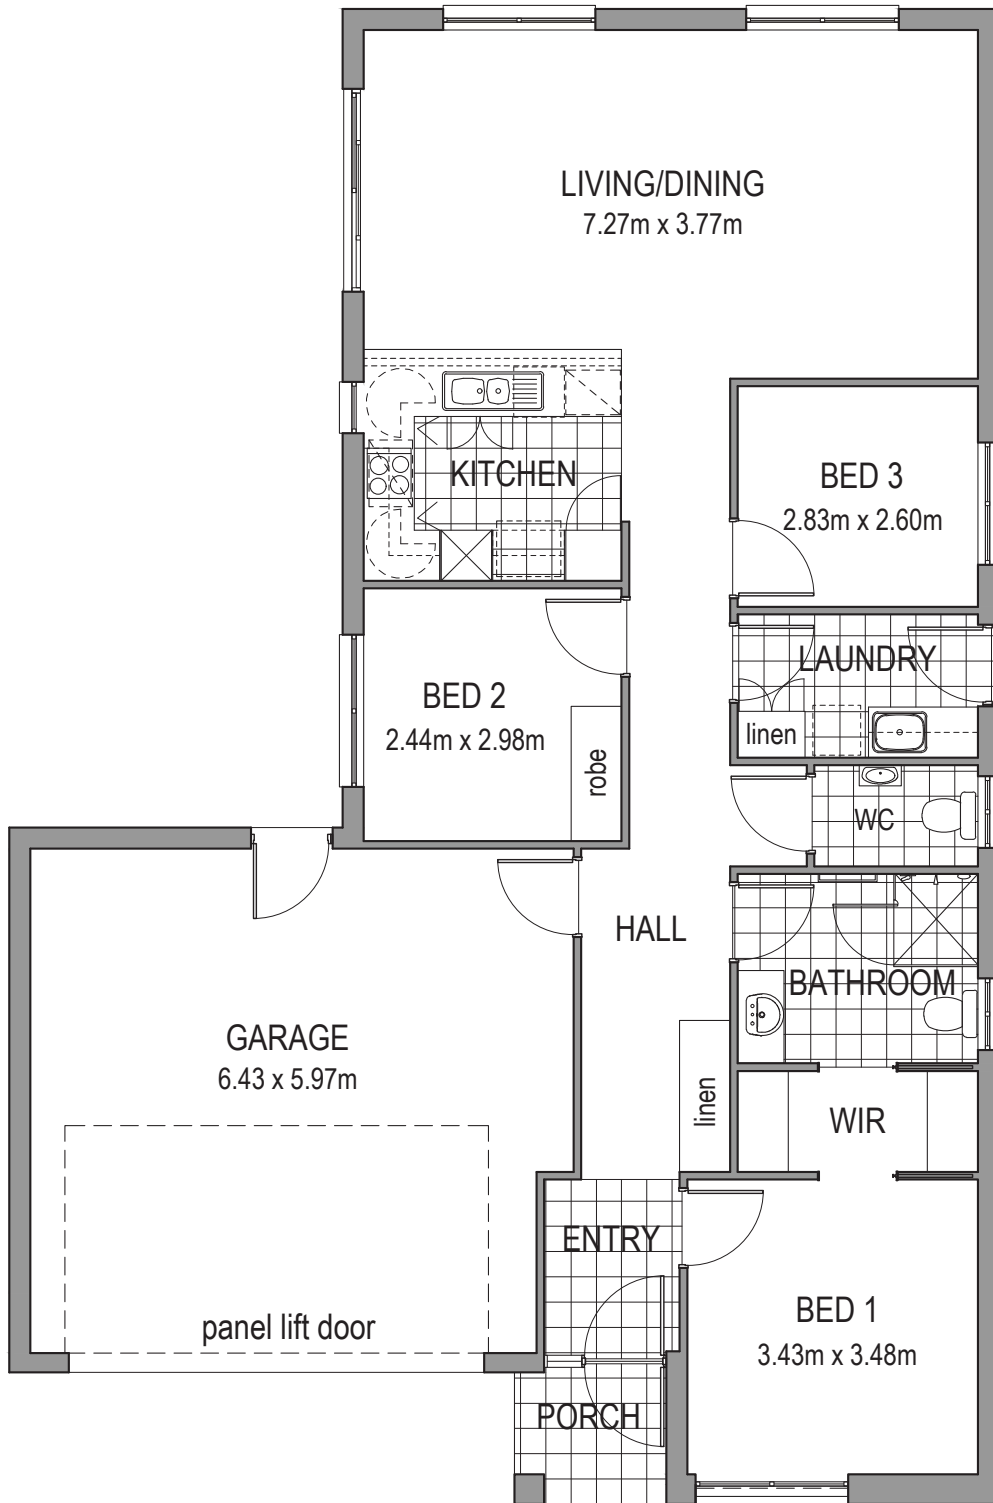

Villa 77

3 | 1 | 2 | 2

Specifications

Living	116m ²
Garage	41.6m ²
Porch	2.8m ²
TOTAL	160.4m²

Oakfield Rise
Retirement Estate