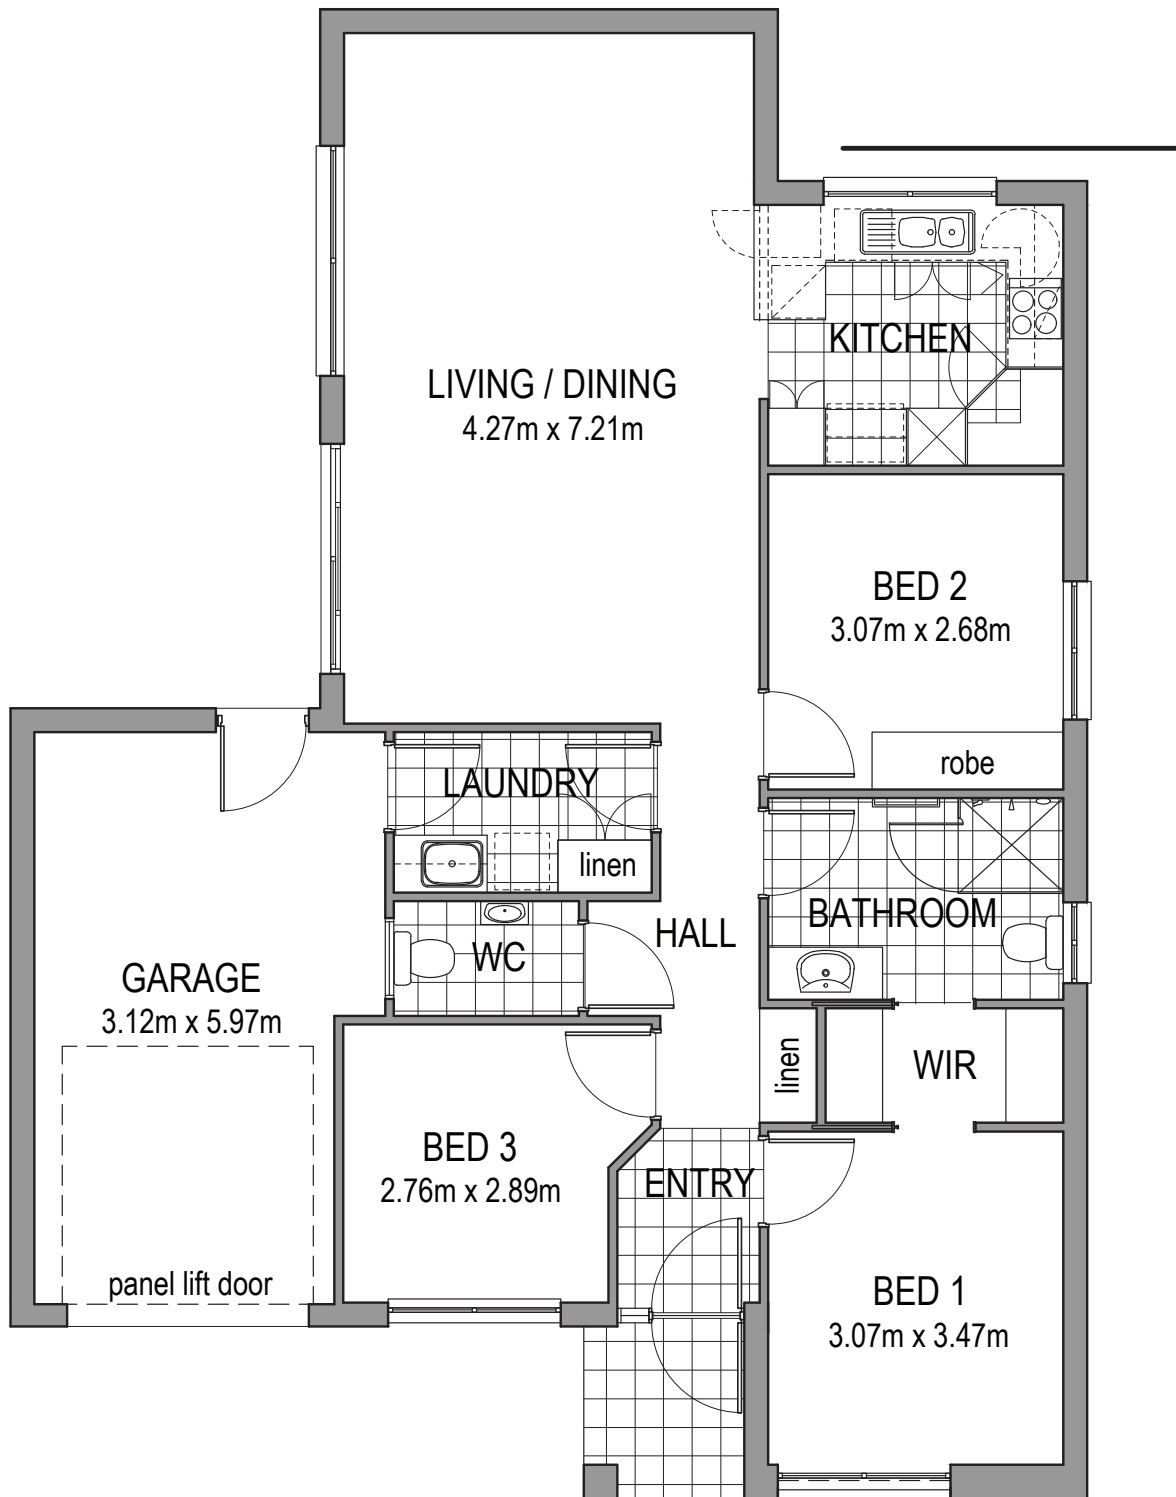

Villa 78

3 | 1 | 2 | 1

Specifications

Living	109.4m ²
Garage	23.4m ²
Porch	2.2m ²
TOTAL	135m²

Oakfield Rise
Retirement Estate