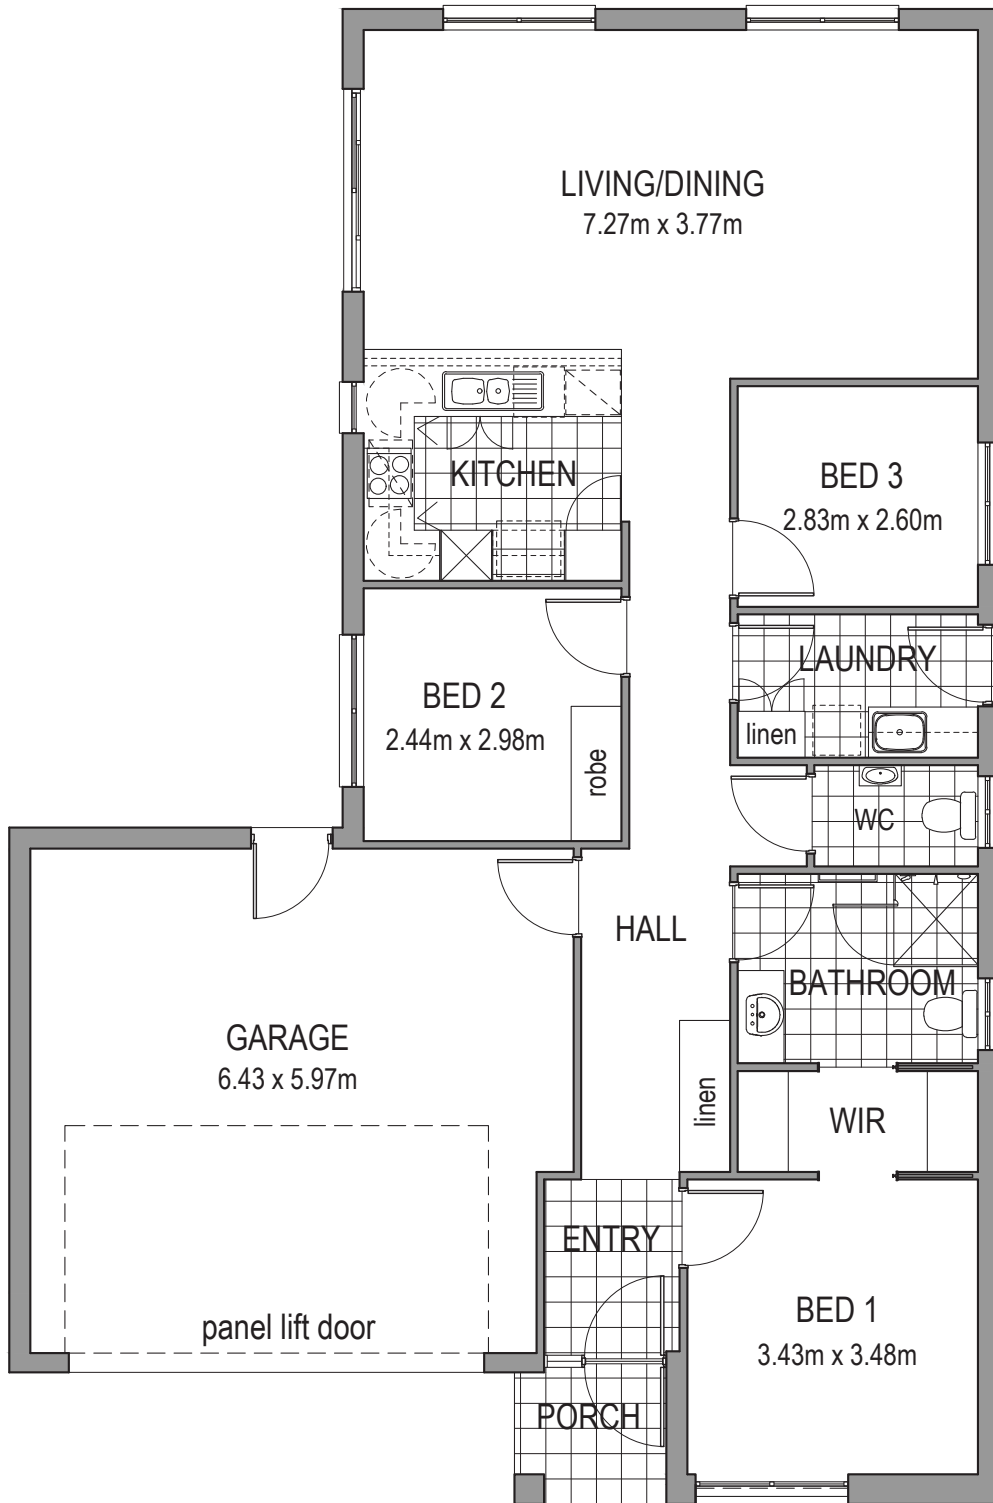

Villa 83

3 | 1 | 2 | 2

Specifications

Living	116m ²
Garage	41.6m ²
Porch	2.8m ²
TOTAL	160.4m²

Oakfield Rise
Retirement Estate