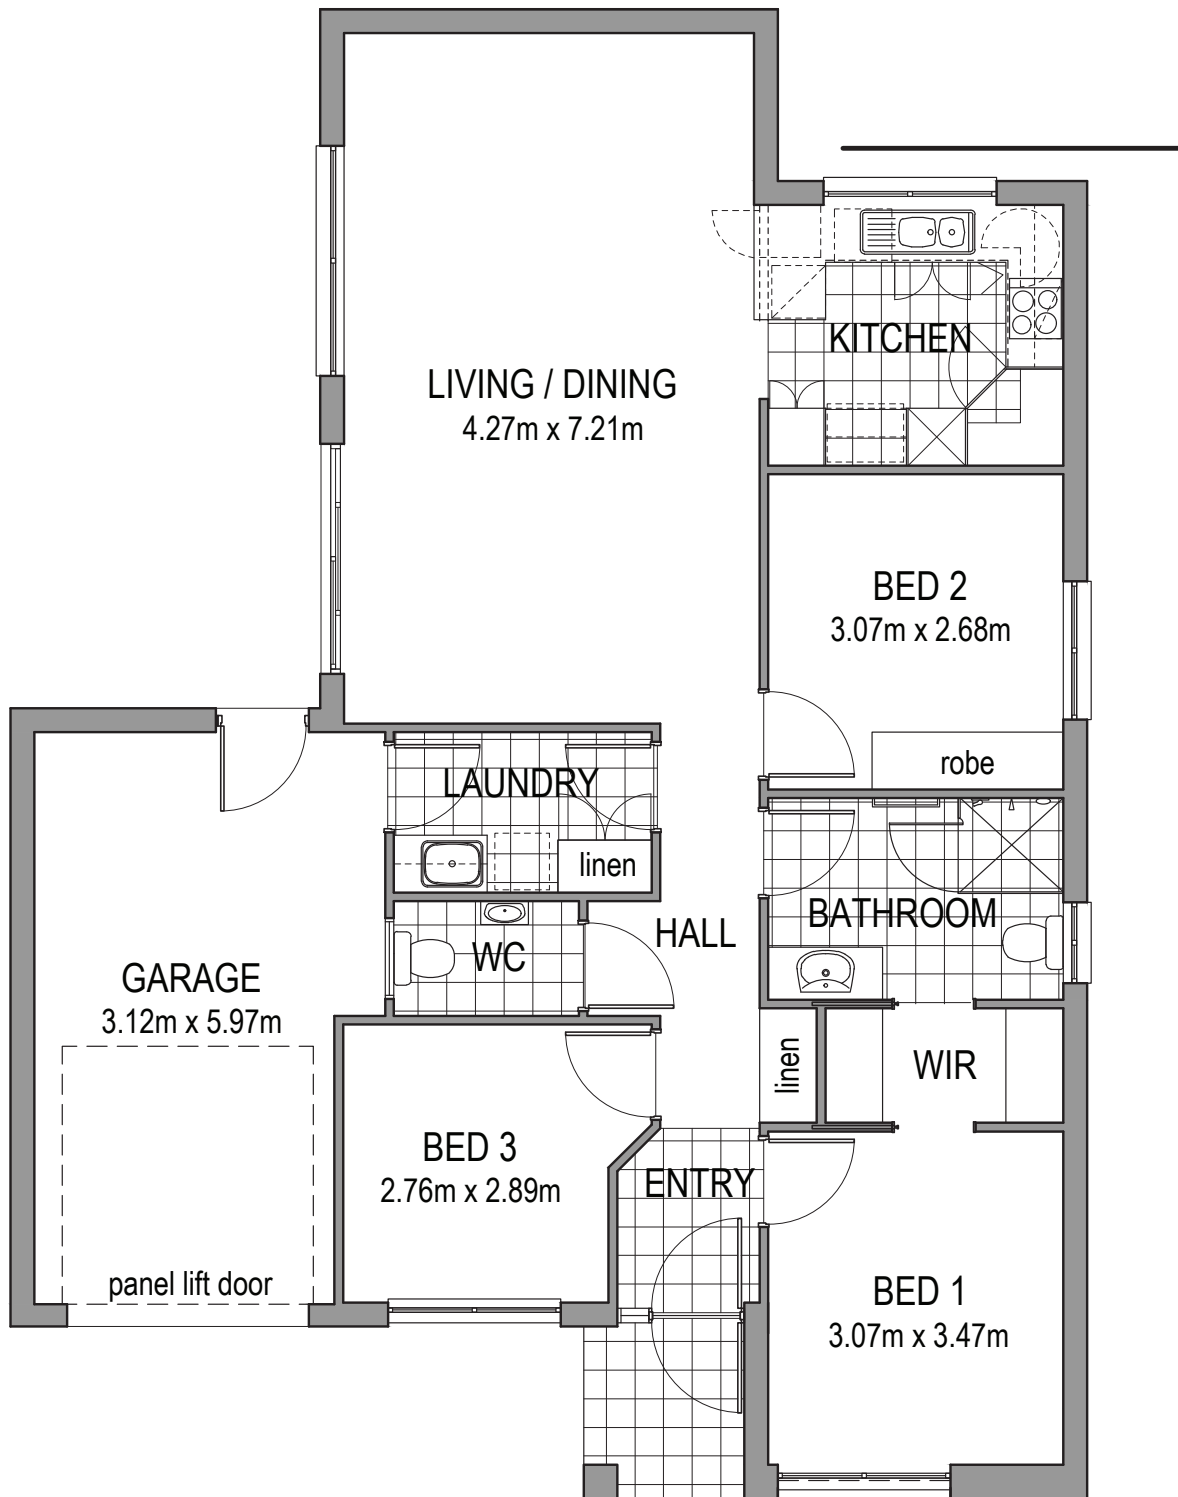

Villa 84

3 | 1 | 2 | 1

Specifications

Living	109.4m ²
Garage	23.4m ²
Porch	2.2m ²
TOTAL	135m²

Oakfield Rise
Retirement Estate