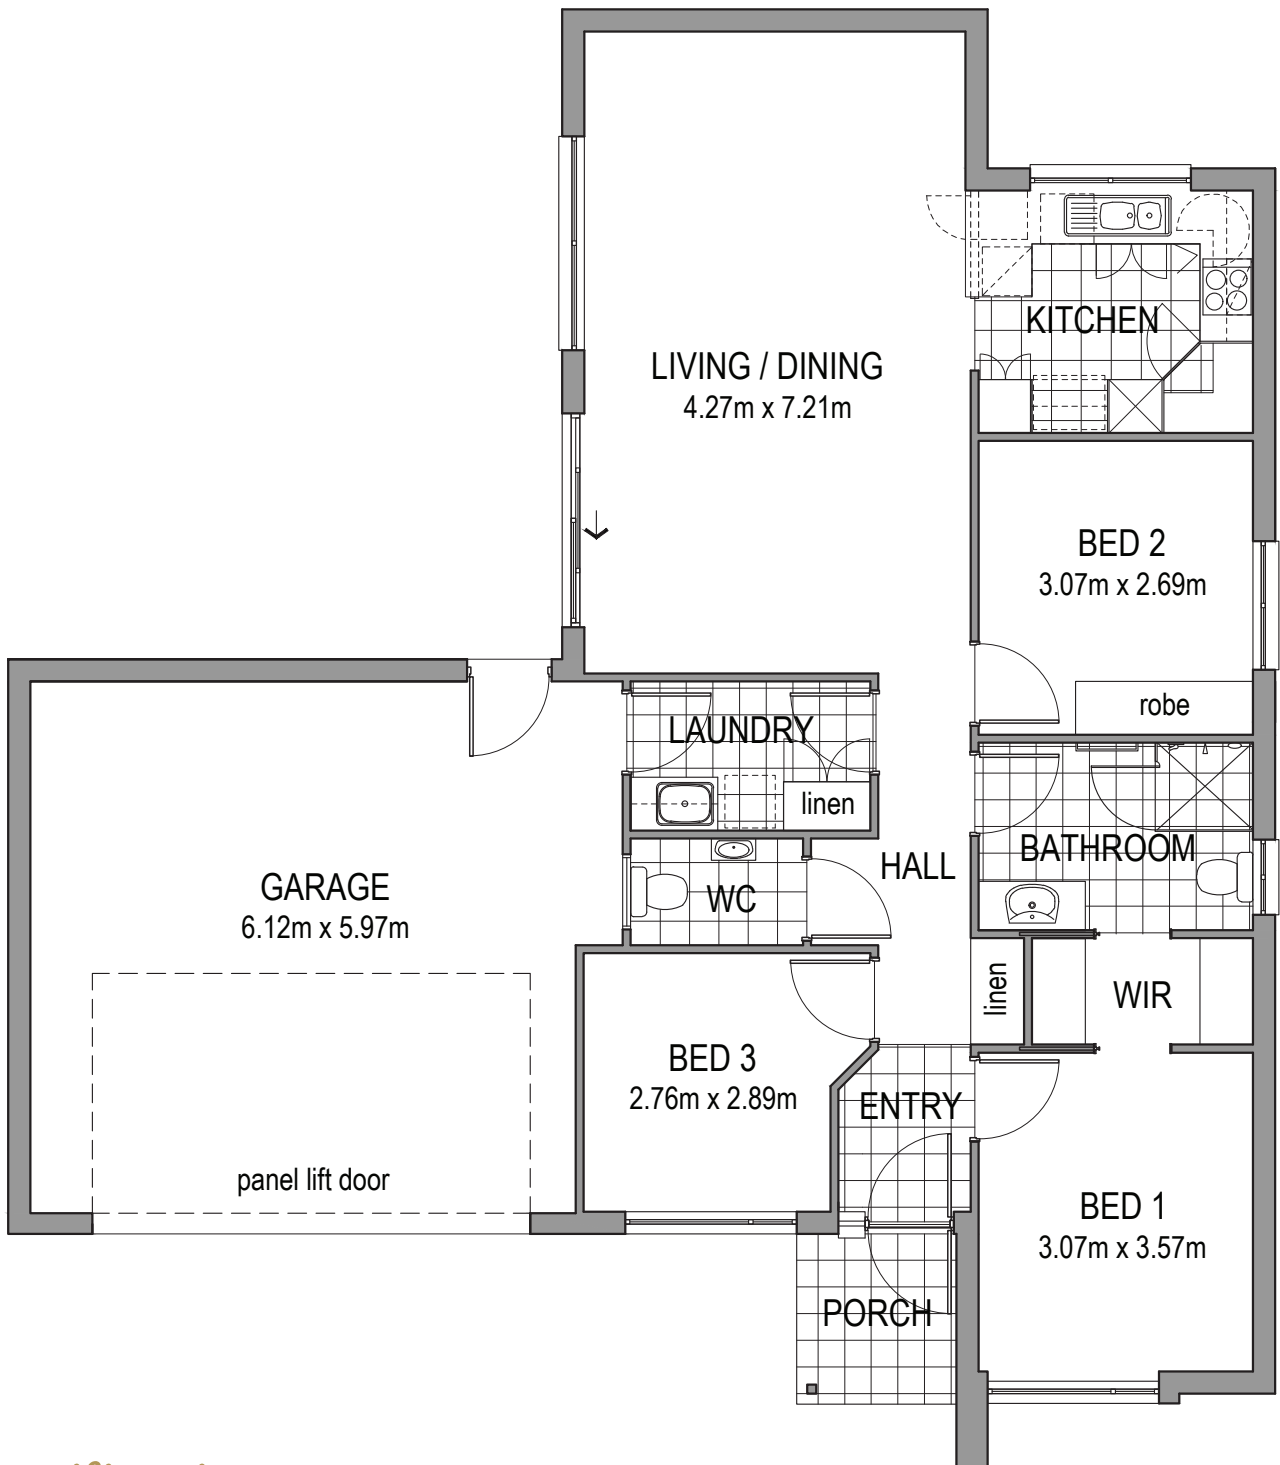

Villa 89

3 | 1 | 2 | 2

Specifications

Living	109.3m ²
Garage	42.8m ²
Porch	3.5m ²
TOTAL	155.6m²

Oakfield Rise
Retirement Estate